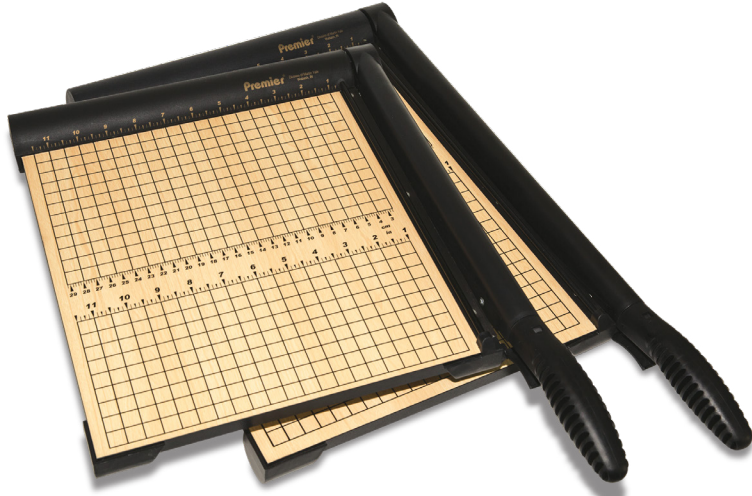

Premier® T-Series SharpCut™ Trimmers

Medium-duty trimmers made with a 1/2" thick wood base

Self-sharpening, hardened steel blade cuts up to 15 sheets of 20 lb bond paper

- Permanent 1/2" grid, dual English and metric rulers ensure proper alignment
- Patented automatic blade latch locks with every cutting motion
- Finger guard to protect the entire length of the blade
- The torsion spring prevents the blade from accidentally falling during operation

SPECIFICATIONS:

Model No.:	T12	T15
Capacity: (inch)	15	15
Dimensions: (W x D x H approx inch)	13.13 x 19.5 x 2	13.13 x 22.75 x 2
Weight: (approx. lbs)	5 lbs.	6 lbs.