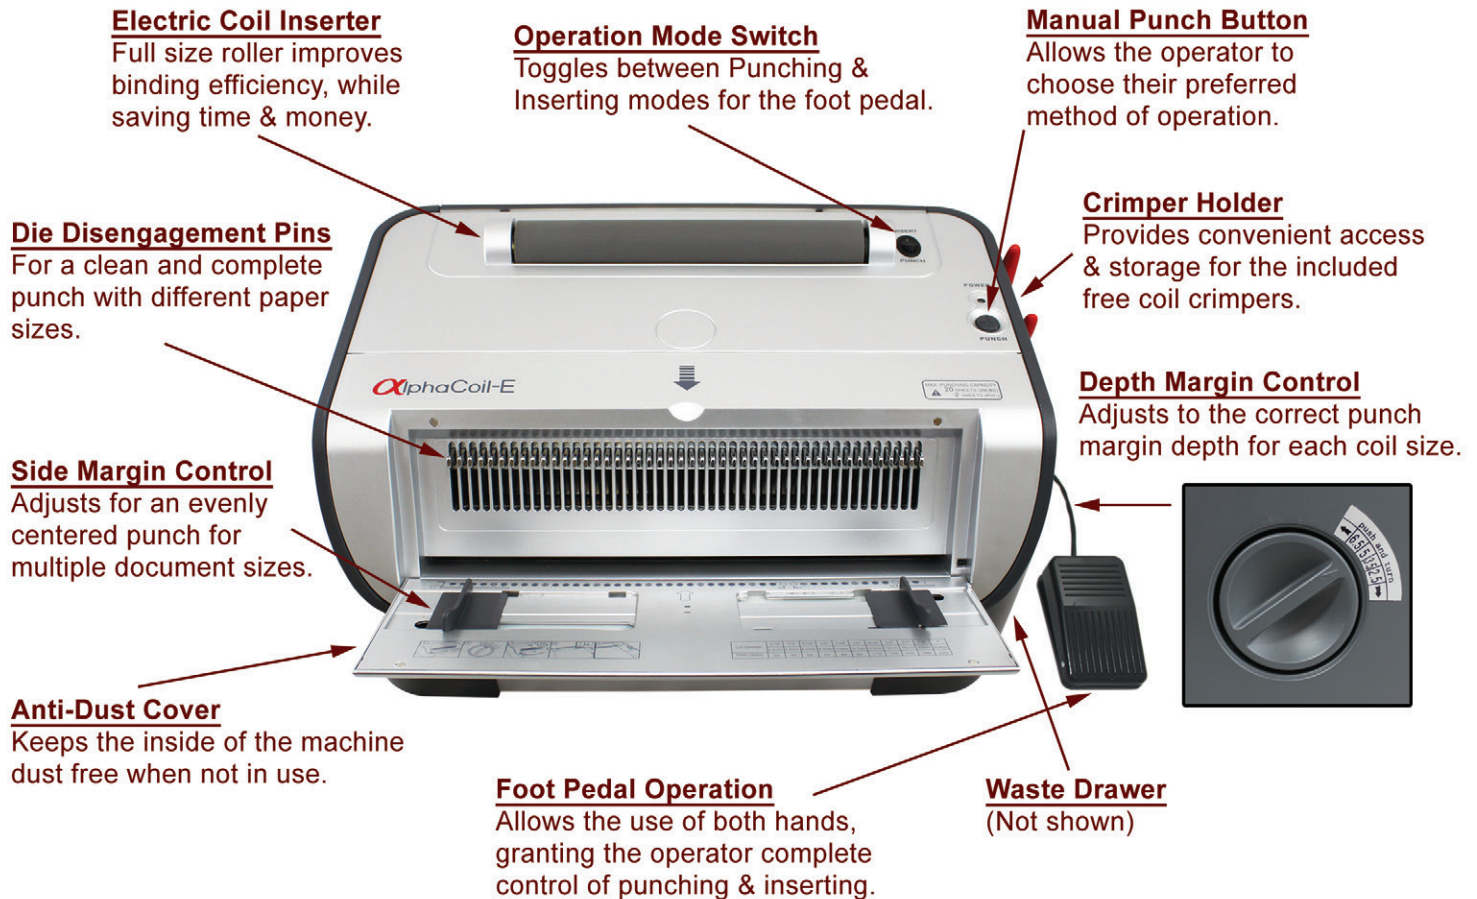

All-In-One Electric Coil Punch & Inserter

**Punches
20 Sheets
Per Lift!**

All Electric Operation

Powerful punch motor & full-size coil inserting roller will greatly improve your binding efficiency, while saving time & money.

Includes Foot Pedal Switch

Allows the free use of both hands, granting the operator complete control of punching & inserting, greatly reducing errors & mis-alignments. A manual push button for punching is also available.

Fully Disengageable Pins

Each punching pin can be individually pulled & disengaged, for a clean & professional punch for multiple paper sizes.

Free Crimper & Crimper Holder

Each machine includes a premium coil crimper & built-in crimper holder for easy access & storage.

AKILES

AlphaCoil-E

[ELECTRIC COIL BINDING SYSTEM]

The Akiles AlphaCoil-E is an all-in-one electric binding machine which allows you to produce professionally bound books with speed and ease. It has all the features you need for coil binding, in one convenient package.