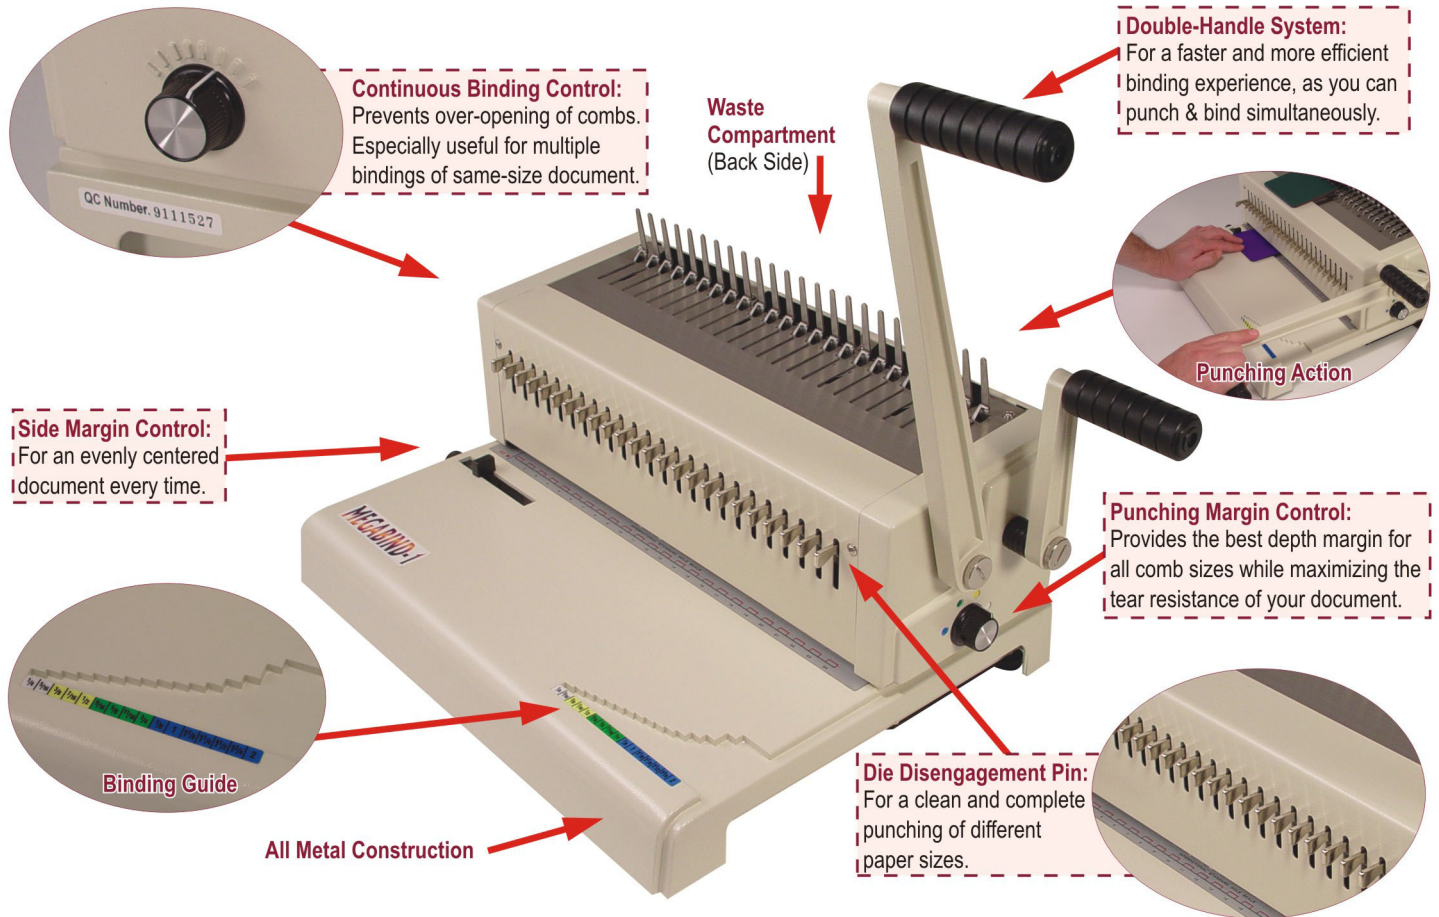

- ◆ **HEAVY-DUTY**
- ◆ **COMPLETE**
- ◆ **EFFECTIVE**
- ◆ **VERSATILE**

**MegaBind-1**

**MegaBind-2**  
With built-in Wire Closer!

**MegaBind-1E**  
Electrical Punch!

## Comb Punch & Binding Equipment

The Most Complete Binder In Its Class:  
With All The Extra Features For A Professional And Easy Bind.

### MegaBind SPECIFICATIONS

MODEL:	MegaBind-1	MegaBind-2	MegaBind-1E
PITCH:		Up to 20 sheets (20lbs)	
PUNCH:	Manual	Manual	Electric
PUNCHING LENGTH:		14" (24 dies)	
DISENGAGING DIES:		All 24 Dies	
HOLE PUNCH:		Rectangular (5/16" x 1/8")	
COMB BINDING CAPACITY:		From 3/16" to 2"	
PUNCHING CAPACITY:	Up to 20 sheets (20 Lbs)		Up to 12 sheets (20 Lbs)
SIDE MARGIN CONTROL:		Included	
PUNCHING MARGIN CONTROL:		Included	
CONTINUOUS BINDING CONTROL:		Included	
WIRE CLOSER:	No	Included (up to 9/16")	No
CONSTRUCTION:		Metal	
WEIGHT & VOLUME:	31 lbs & 2.0 CbFt	31 lbs & 2.0 CbFt	40 lbs & 2.5 CbFt
WARRANTY:		One Year	